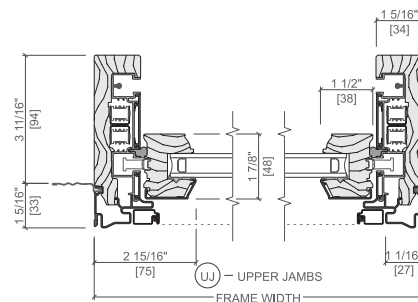

Ogee Exterior with Ogee Interior⁴
5/8", 7/8", 1-1/4" or 2"

Cross Sections

Cross Sections

The double-hung cross sections provide visual reference to the historic putty exterior profile and traditional, beveled Ogee interior that add architectural interest to your project.