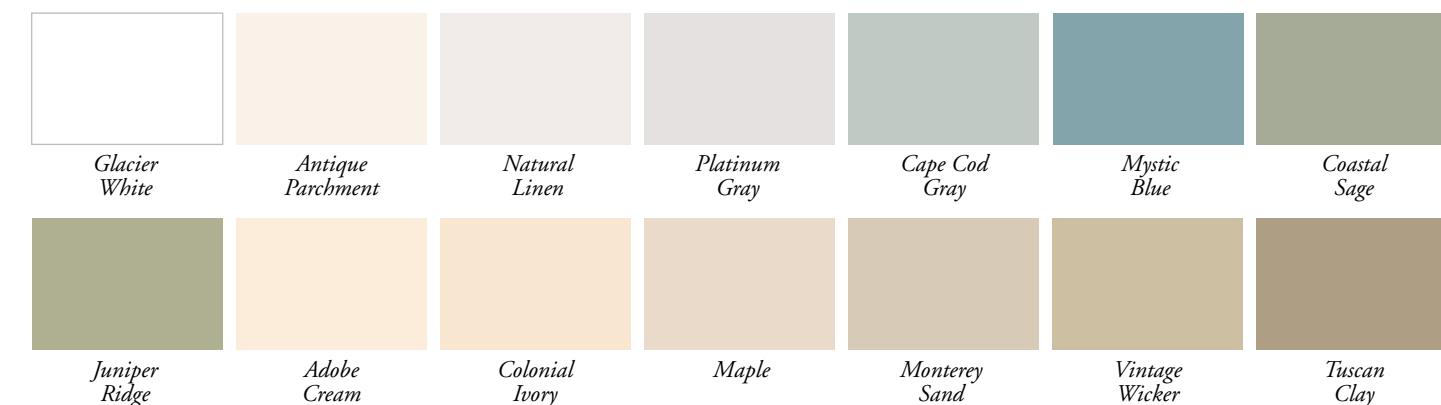

STANDARD COLOR COLLECTION