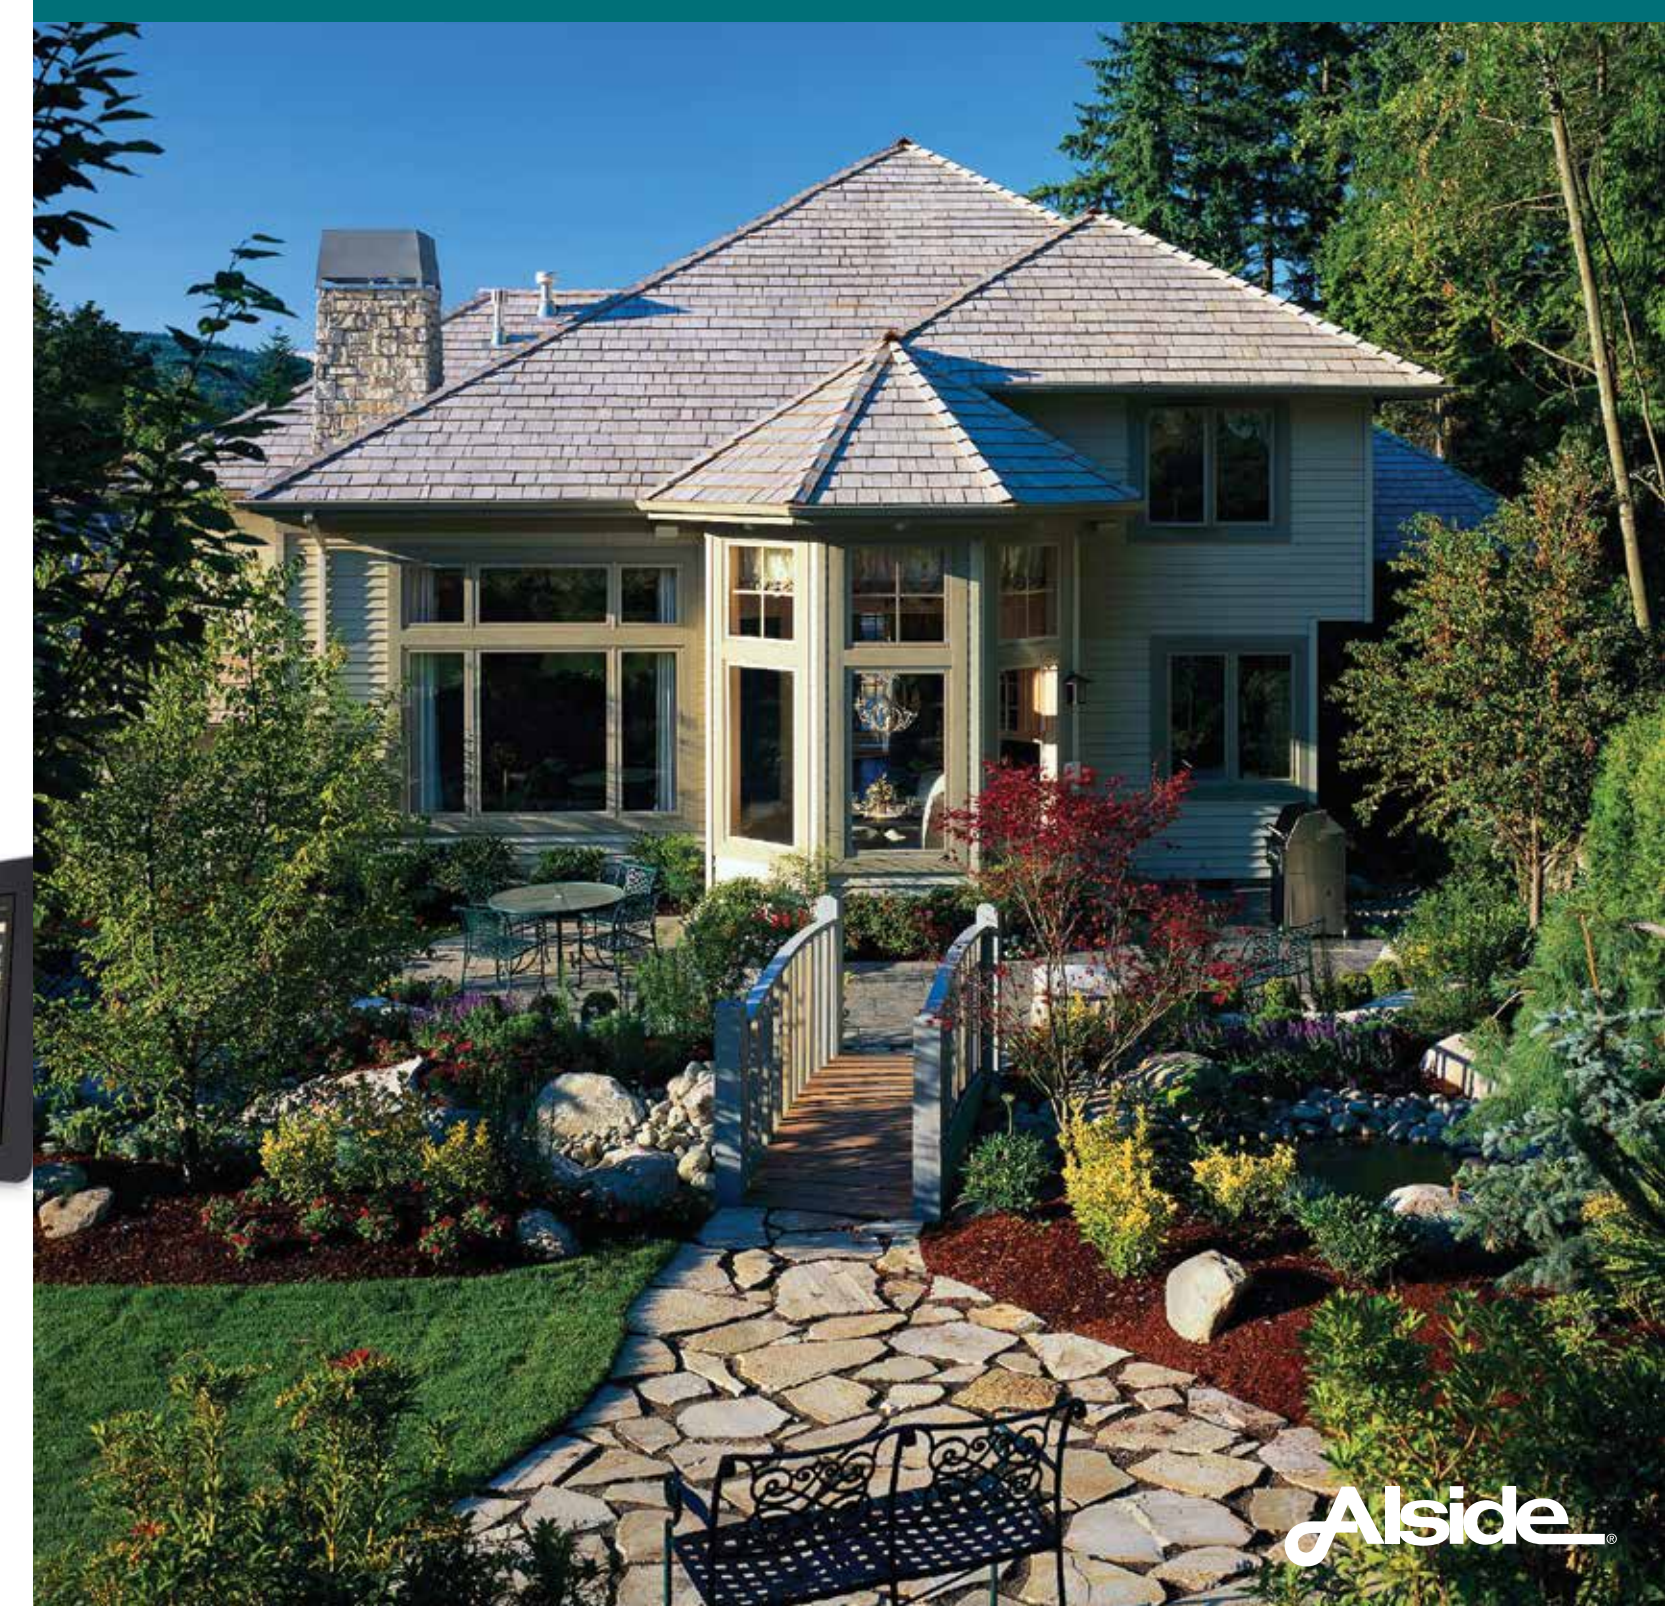

The ALSIDE EXTERIOR DESIGN SYSTEM™

Coordinated Easy-Care Products

V A R I E G A T E D   S I D I N G

The Look of Genuine, Hand-brushed Stained Cedar

MULTIPLE TONES WITHIN EACH PANEL

Just as the passing seasons leave subtle shadings in the grain of real wood, our special multi-tone coloring process recreates the authentic beauty of hand-brushed stained cedar. Various shades and densities of warm, earthy hues are applied in non-repeating patterns that give each panel its own distinctive appearance. Cypress Creek's unique variegated coloring and inviting cedargrain texture beautifully achieve the rich depth and natural elegance of genuine cedar planks.

LIGHT TONES

MID TONES

DARK TONES

Above is an example of the multiple tones or colors within each panel which gives Cypress Creek Variegated its dimensional hand-brushed look of real stained cedar.

EXTERIOR TRIM, ACCESSORIES AND ACCENTS

Use Trimworks® and other decorative accessories to accent and transform your home. Durable yet attractive, these distinctive components add interest to windows, doors, corners and other memorable areas. Whether it's a bold or simple design, our trim, shakes & scallops, soffit, and vertical siding perfectly coordinate with Cypress Creek Vinyl Siding to enhance the beauty of your home.

PEACE OF MIND

Cypress Creek Vinyl Siding and Alside accessories are backed by lifetime limited warranties.* For complete warranty information, including limitations, please see a printed copy of the warranty.

DESIGN SHOWCASE