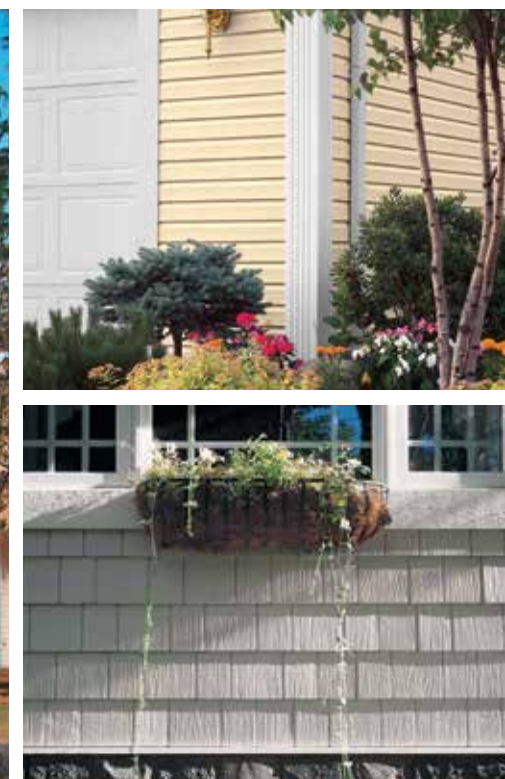

EXTERIOR TRIM, ACCESSORIES AND ACCENTS

Use Trimworks® and other decorative accessories to accent and transform your home. Durable yet attractive, these distinctive components add interest to windows, doors, corners and other memorable areas. Whether it's a bold or simple design, our trim, shakes & scallops, soffit, and vertical siding perfectly coordinate with Cypress Creek Vinyl Siding to enhance the beauty of your home.

PEACE OF MIND

Cypress Creek Vinyl Siding and Alside accessories are backed by lifetime limited warranties.* For complete warranty information, including limitations, please see a printed copy of the warranty.

DESIGN SHOWCASE

See the finished look before the work begins! Our Siding Design Showcase lets you create multiple exterior designs with just the click of a mouse. Simply select a house style and choose siding profiles, accents, soffit and trim, along with color options for doors, roofing, shutters and more. Visit www.alside.com/color-design to get started today.

Pertains to Cypress Creek Vinyl Siding
Consult the VSI website at www.vinylsiding.org
for a current list of certified products and colors.

Alside Alside PO Box 2010 Akron, Ohio 44309
1-800-922-6009 www.alside.com